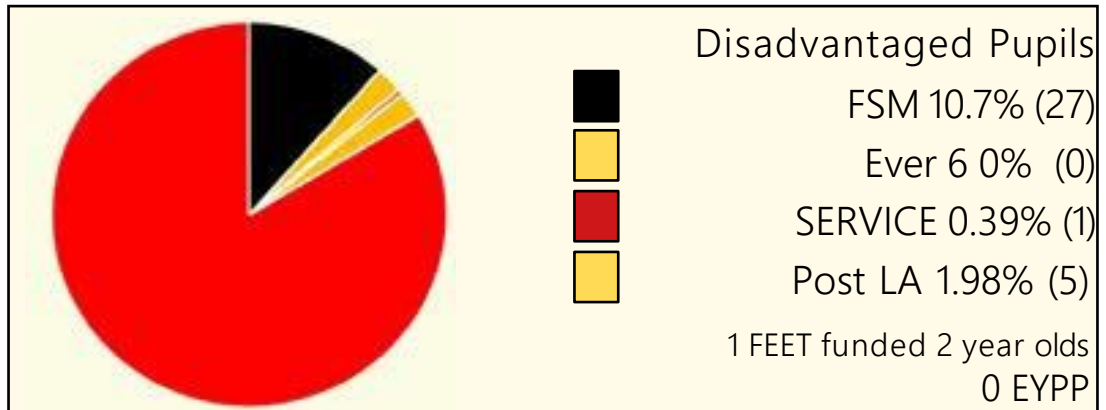

PCPS Key Statistics 2023

NUMBER
ON ROLL

221
+31

BOYS 44% GIRLS 56%

Attendance
94.36%
Persistent Absence
17.2%

Pupils Supported at School

7.9% (20)	23.4% (59)	1.6% (4)
SEND	MISS	EHCP

4.7% (12)
English as an
Additional
Language